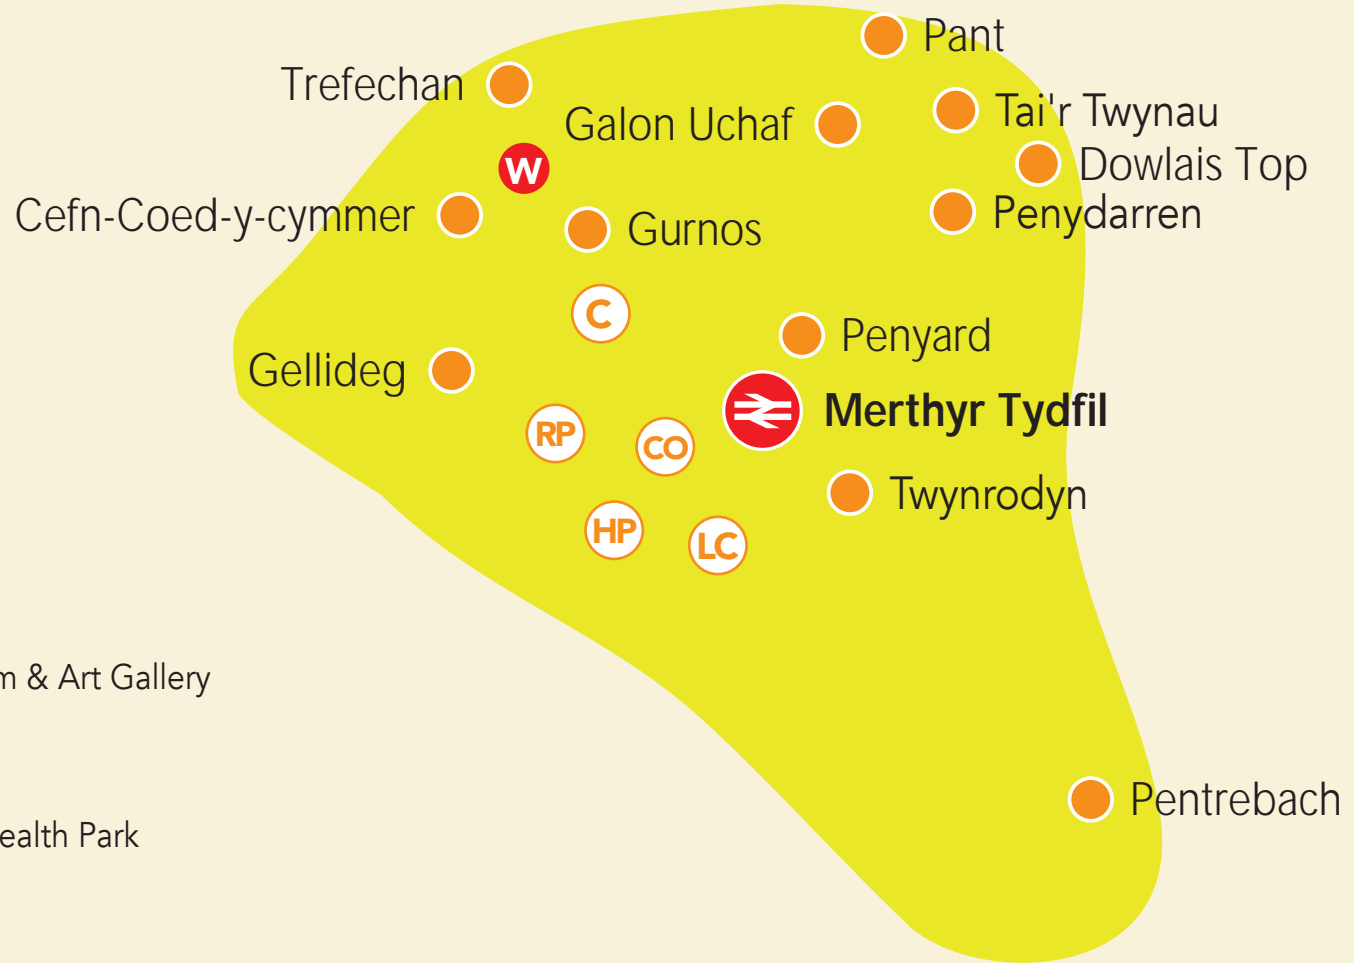

in Merthyr Tydfil

Pontsticill

Brecon Mountain Railway

W Prince Charles Hospital

C Cyfarthfa Castle Museum & Art Gallery

CO Merthyr Tydfil College

HP Keir Hardie University Health Park

LC Leisure Centre

RP Cyfarthfa Retail Park

Troedyrhiw